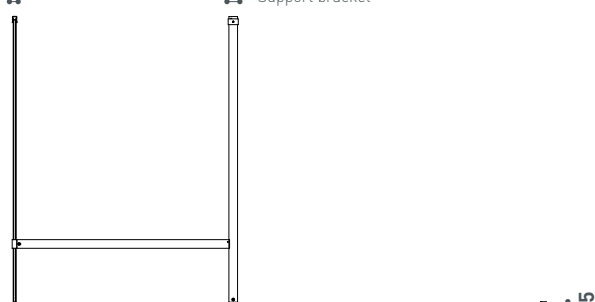

Tempered safety glass 8 mm.

Stainless steel components and profiles.

Custom made production.

Lead out setting  $\pm 0,2$  cm.

Standard brushed stainless steel profile finishing.

Standard Glass Finishing:

Transparent

Vista dall'alto.  
Top view

1,5  
Profilo a muro  
Wall profile

3,5  
Braccetto di sostegno  
Support bracket

1,5  
Profilo a muro  
Wall profile